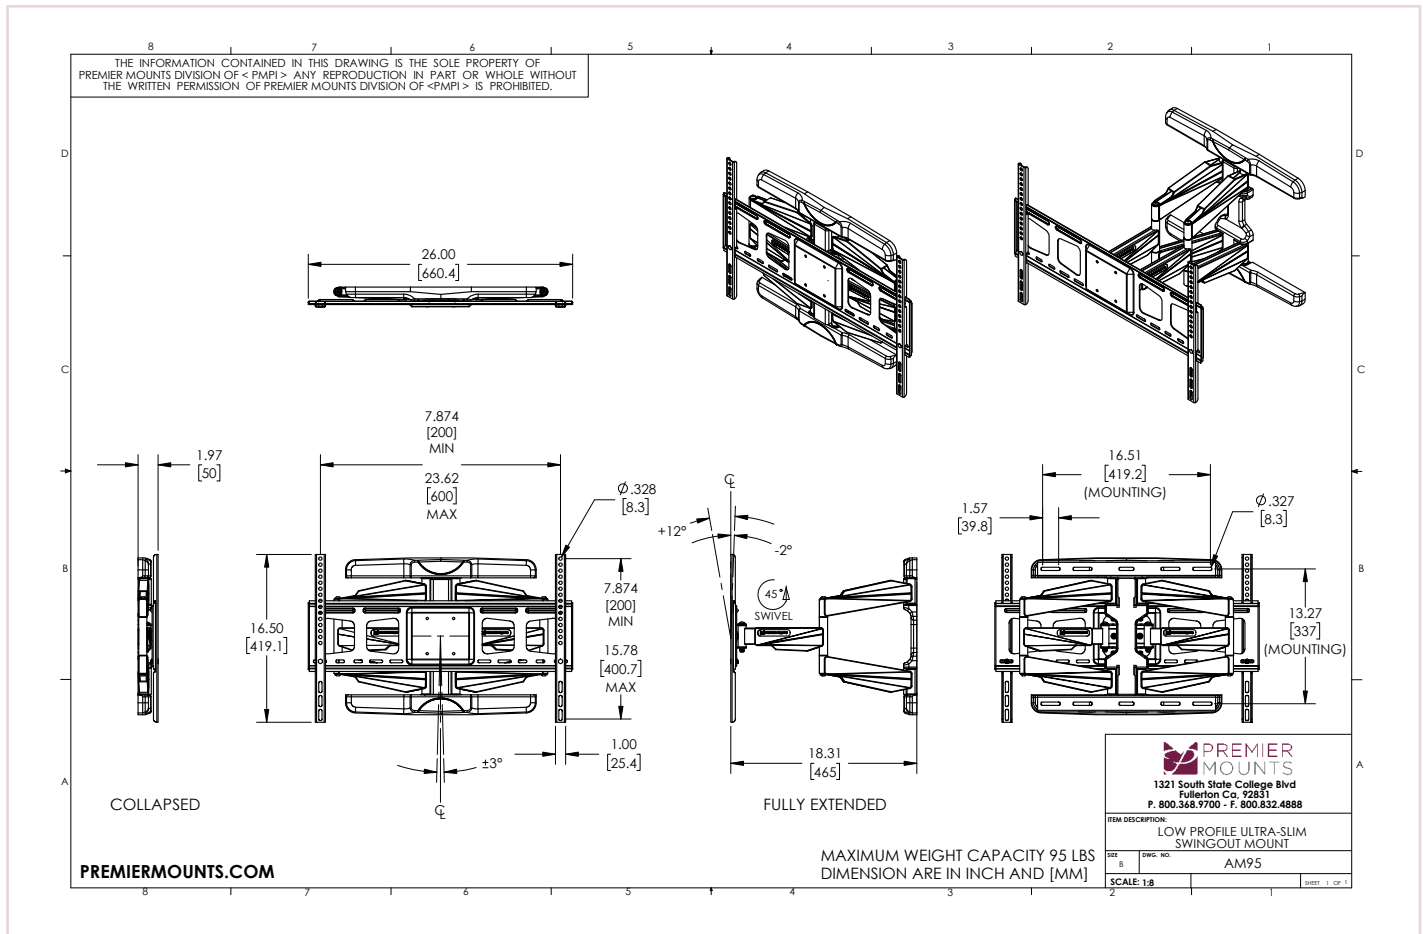

The AM95 is a swing out mount for flat-panel displays up to 95 lbs/34 Kg. The AM95 allows for up to 45° of swivel, 12° of tilt and extends up to 18". With a slim depth of only 2" it looks like a flat mount when collapsed. Cable management channels are built in the arm to keep power and cables protected when pulling or pushing the display.

Flat panel mount collapses to 2.0 in. from the wall

Expands flat panel displays up to 18 inches from the wall

Designed to offer 12 degrees of downward tilt for today's slim line flat panels

Low Profile Ultra-Slim Swingout Mount

AM95

Specifications

Weight 19 lb. 8.6 kg	Color Black	Weight Capacity / Mount 95 lb./43 kg	Mounting Pattern 100 x 100mm (Min) x 650 x 400mm (Max)
Width x Height x Depth 26 x 17.5 x 1.96 in 660 x 395 x 50 mm		Warranty Lifetime	

Packaging

Width x Height x Depth 28.25 x 17.5 x 2.75 in 717.5 x 445 x 70 mm
--

Contents Mount (x1), Universal Hardware Pack (x1), Instruction Manual (x1)

Architectural Drawing

Specifications subject to change without notice